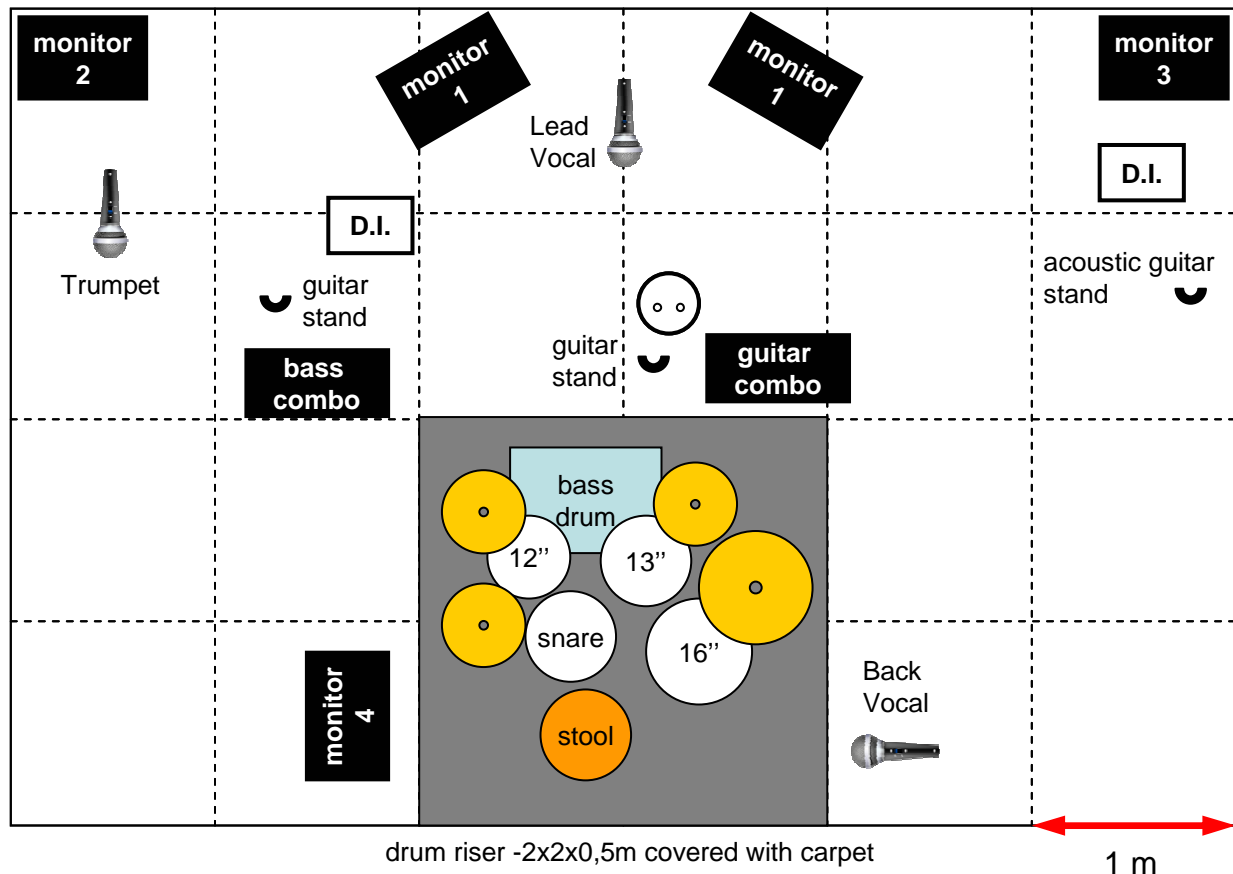

Website: <http://www.averoplan.com>

Contact

Concerning the technical rider, please, contact:

Yuriy Taranovych
+49-178-2830068
yuriy.taranovych@lakrima.eu

Stage Plan

Backline

- 1 x Drums (22BD 16FT 14-12TT, Hardware with 4 cymbal stands)
- 1 x Guitar Combo (preferred Marshall, Fender, Peavey, Mesa Boogie)
- 1 x Bass Combo (preferred Ampeg, EBS, Hartke, G&K)

Input List

Ch	Source	Mic	Insert	+48V
1	Bass Drum	AKG D112	Compressor, Gate	
2	Snare	Shure SM57	Compressor, Gate	
3	Hi-Hat	AKG C1000S		+
4	Tom	Shure SM57	Gate	
5	Tom	Shure SM57	Gate	
6	Floor tom	Shure SM57	Gate	
7	Overhead L	AKG C1000S		+
8	Overhead R	AKG C1000S		+
9	Bass	D.I.	Compressor	
10	Guitar	Shure SM57		
11	Acoustic Guitar	D.I.		
12	Accordion	we bring with us		+
13	Trumpet	we bring with us	Compressor	+
14	Lead vocal	Shure SM58	Compressor	
15	Back vocal	Shure SM58	Compressor	

Monitoring

5 stage monitors with 4 monitor lines (see stage plan):

1. lead vocal, guitar
2. trumpet, bass
3. accordion, acoustic guitar
4. drums, back vocal

Light

Please, provide everything what is possible.